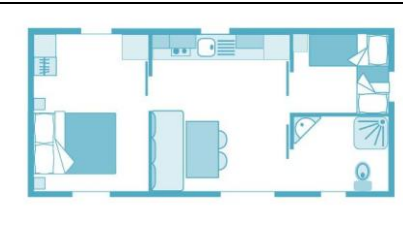

Chalet LOUISIANE ❄️  

About 65 m². 1 room with 1 double bed (140 cm) + 1 bed (80cm), 1 room with 3 beds (90 cm) of which 1 bunk. Lounge with sleeping 2 people (130 cm). American kitchen equipped (dishwasher, microwave, coffee maker, toaster, kettle). Bathroom (bath, 2 sinks), separate WC, heating. Covered terrace with garden furniture.

Mobile home COQUELICOT PMR ❄️  

About 32 m². 1 bedroom with 1 double bed (140 cm), 1 children's bedroom with 2 single beds (70 cm) (1 bunk bed), convertible living room bed (130 cm), kitchen (microwave, coffee maker, fridge 230 L), bathroom (shower, sink, toilet, bathroom adapted for disabled), heating, covered terrace with garden furniture.

Mobile home THYM ❄️  

About 32 m². 1 bedroom with 1 double bed (140 cm), 2 bedrooms with 2 single beds (80 cm), sitting area, kitchen (microwave, coffee maker, toaster and kettle), bathroom (shower and washbasin), Separate WC, heating, covered terrace garden furniture.