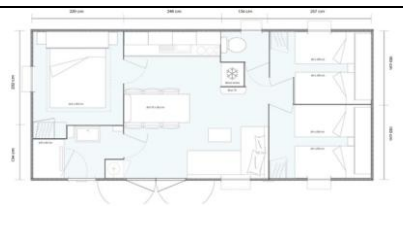

Chalet LOUISIANE ❄️  

About 65 m². 1 room with 1 double bed (140 cm) + 1 bed (80cm), 1 room with 3 beds (90 cm) of which 1 bunk. Lounge with sleeping 2 people (130 cm). American kitchen equipped (dishwasher, microwave, coffee maker, toaster, kettle). Bathroom (bath, 2 sinks), separate WC, heating. Covered terrace with garden furniture.

Mobile home COQUELICOT PMR ❄️  

About 32 m². 1 bedroom with 1 double bed (140 cm), 1 children's bedroom with 2 single beds (70 cm) (1 bunk bed), convertible living room bed (130 cm), kitchen (microwave, coffee maker, fridge 230 L), bathroom (shower, sink, toilet, bathroom adapted for disabled), heating, covered terrace with garden furniture.

Mobile home THYM ❄️  

About 32 m². 1 bedroom with 1 double bed (140 cm), 2 bedrooms with 2 single beds (80 cm), sitting area, kitchen (microwave, coffee maker, toaster and kettle), bathroom (shower and washbasin), Separate WC, heating, covered terrace garden furniture.

Cottage PREMIUM ❄️  

About 32 m². 1 bedroom with 1 double bed (160 cm), 2 bedrooms with 2 single beds (80 cm), central island dining area, kitchen (microwave, Senseo coffee machine, toaster and kettle, fridge 230 L), shower room (shower XXL, washbasin, hair dryer), separate toilet, television, heating, covered semi-open podium terrace, garden furniture, 2 sun loungers.